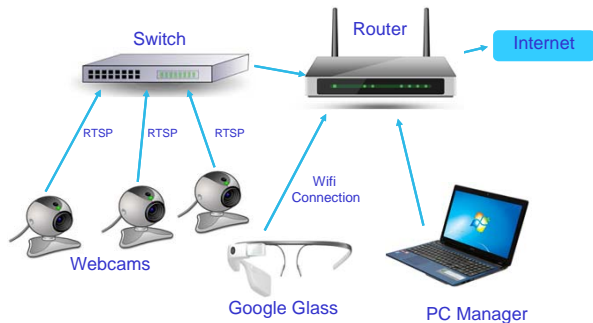

Introduction

Peek around corners with google glass.

- ❖ Enable user to see blind area of his movement direction -- display real-time video stream on google glass screen.
- ❖ According to user's location and behavior automatically select and activate different webcam.

Network

The Real Time Streaming Protocol (RTSP) is a network control protocol designed for systems to control streaming media server and used for establishing and controlling media sessions between end points.

System Design

Position Tracking

➤ Step Counter Module

- Apply orientation sensor in Android device to detect step (orientation change when leg lift).

➤ Direction Module

- Apply accelerometer sensor combined with magnetic field sensor to determine user's direction.
- Algorithm Reference:
Google build-in app --- Compass

Webcam Selection

Apply graph BFS algorithm to search all the adjunct vertices, then based on the orientation value, activate the corresponding webcam.

Result

Server

Client