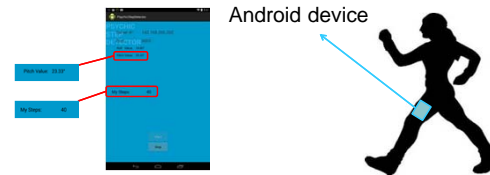

Introduction

Peek around corners with google glass.

- ❖ Enable user to see blind area of his movement direction -- display real-time video stream on google glass screen.
- ❖ According to user's location and behavior automatically select and activate different webcam.

Network

The Real Time Streaming Protocol (RTSP) is a network control protocol designed for systems to control streaming media server and used for establishing and controlling media sessions between end points.

System Design

Position Tracking

➤ Step Counter Module

- Apply orientation sensor in Android device to detect step (orientation change when leg lift).

➤ Direction Module

- Apply accelerometer sensor combined with magnetic field sensor to determine user's direction.
- Algorithm Reference:
Google build-in app --- Compass