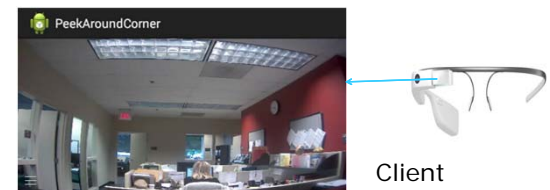

Introduction

Peek around corners with google glass.

- ❖ Enable user to see blind area of his movement direction -- display real-time video stream on google glass screen.
- ❖ According to user's location and behavior automatically select and activate different webcam.

System Design

Position Tracking

➤ Step Counter Module

- Apply orientation sensor in Android device to detect step (orientation change when leg lift).

➤ Direction Module

- Apply accelerometer sensor combined with magnetic field sensor to determine user's direction.
- Algorithm Reference:
Google build-in app --- Compass

Webcam Selection

Apply graph BFS algorithm to search all the adjunct vertices, then based on the orientation value, activate the corresponding webcam.

Result

Server

Client