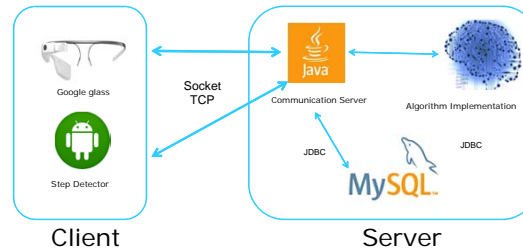

Introduction

Peek around corners with google glass.

- ❖ Enable user to see blind area of his movement direction -- display real-time video stream on google glass screen.
- ❖ According to user's location and behavior automatically select and activate different webcam.

Network

The Real Time Streaming Protocol (RTSP) is a network control protocol designed for systems to control streaming media server and used for establishing and controlling media sessions between end points.

System Design

Position Tracking

➤ Step Counter Module

- Apply orientation sensor in Android device to detect step (orientation change when leg lift).

➤ Direction Module

- Apply accelerometer sensor combined with magnetic field sensor to determine user's direction.
- Algorithm Reference:
Google build-in app --- Compass

Webcam Selection

Apply graph BFS algorithm to search all the adjunct vertices, then based on the orientation value, activate the corresponding webcam.

Result

Server

Client