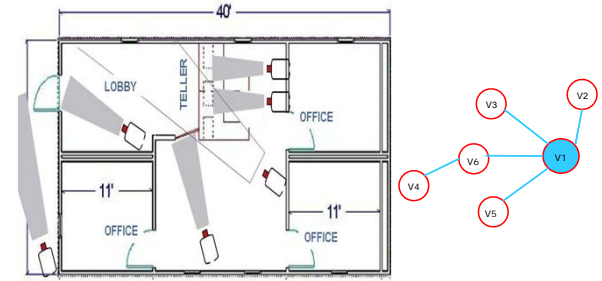

Network

The Real Time Streaming Protocol (RTSP) is a network control protocol designed for systems to control streaming media server and used for establishing and controlling media sessions between end points.

System Design

Position Tracking

➤ Step Counter Module

- Apply orientation sensor in Android device to detect step (orientation change when leg lift).

➤ Direction Module

- Apply accelerometer sensor combined with magnetic field sensor to determine user's direction.
- Algorithm Reference:
Google build-in app --- Compass

Webcam Selection

Apply graph BFS algorithm to search all the adjunct vertices, then based on the orientation value, activate the corresponding webcam.

Result

Server

Client