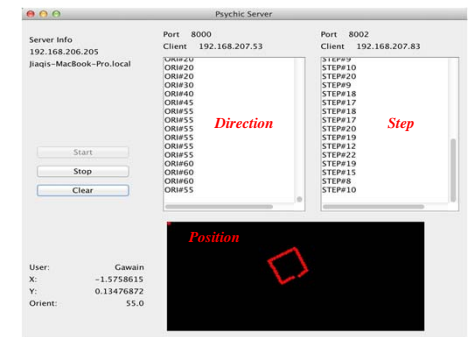

Network

The Real Time Streaming Protocol (RTSP) is a network control protocol designed for systems to control streaming media server and used for establishing and controlling media sessions between end points.

System Design

Position Tracking

➤ Step Counter Module

- Apply orientation sensor in Android device to detect step (orientation change when leg lift).

➤ Direction Module

- Apply accelerometer sensor combined with magnetic field sensor to determine user's direction.
- Algorithm Reference:
Google build-in app --- Compass

Webcam Selection

Apply graph BFS algorithm to search all the adjunct vertices, then based on the orientation value, activate the corresponding webcam.

Result

Server

Client